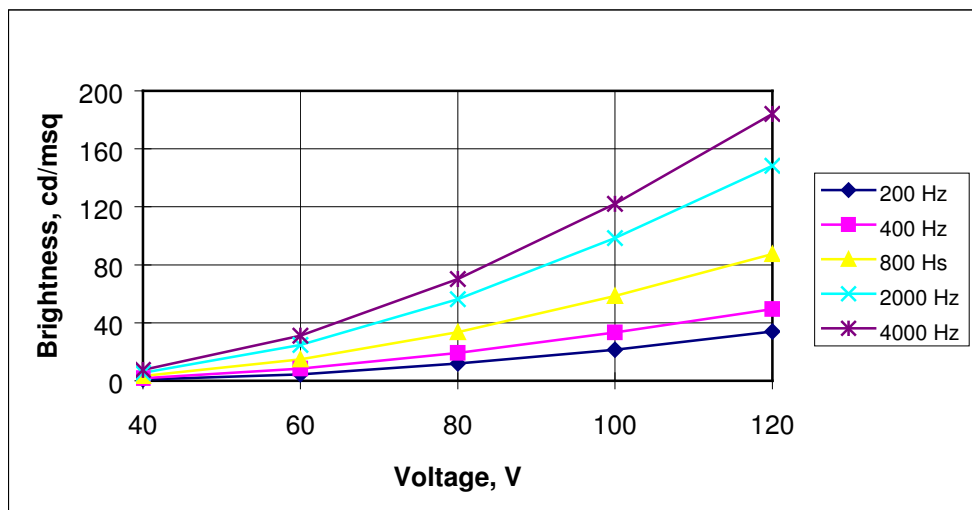

UL File EL73026

Typical** Chromaticity Coordinates

Voltage/Frequency	Chromaticity Coordinates	
	X	Y
100 V / 400 Hz	0.194	0.546
100 V / 800 Hz	0.185	0.515
100 V / 2000 Hz	0.176	0.449

Typical** Initial Reference Brightness (cd/msq)

Voltage, VRMS	200 Hz	400 Hz	800 Hz	2000 Hz	4000 Hz
40	0.7	1.2	1.8	3.0	4.5
60	4.0	7.2	11.4	20.0	28.2
80	10.8	18.9	30.3	52.6	68.0
100	20.5	35.0	57.6	98.4	120.2
120	32.4	50.2	88.0	146.2	182.1

* Remark: Product operation under direct sunlight is not recommended!
For Outdoors system design, please, contact ELAM Technical Support for additional information.