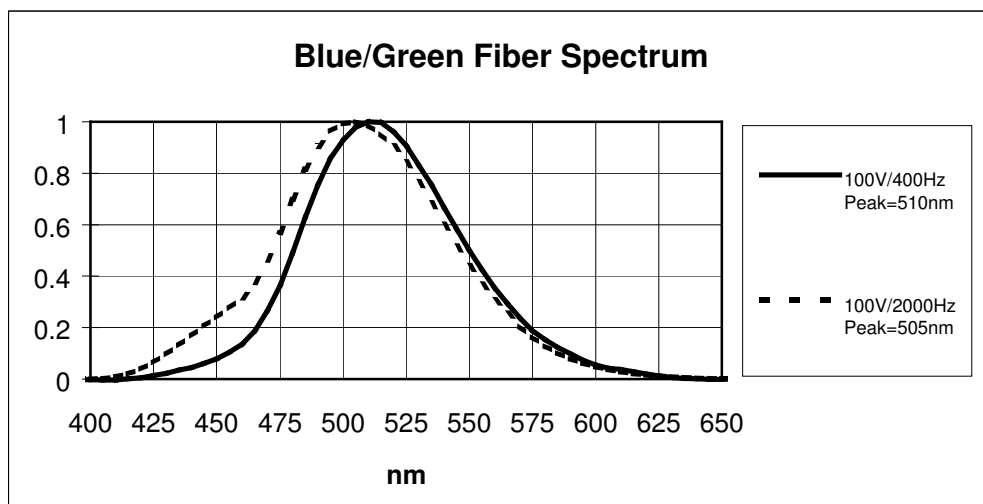

UL File EL73026

Typical** Chromaticity Coordinates

Voltage/Frequency	Chromaticity Coordinates	
	X	Y
100 V / 400 Hz	0.194	0.546
100 V / 800 Hz	0.185	0.515
100 V / 2000 Hz	0.176	0.449

Typical** Initial Reference Brightness (cd/msq)